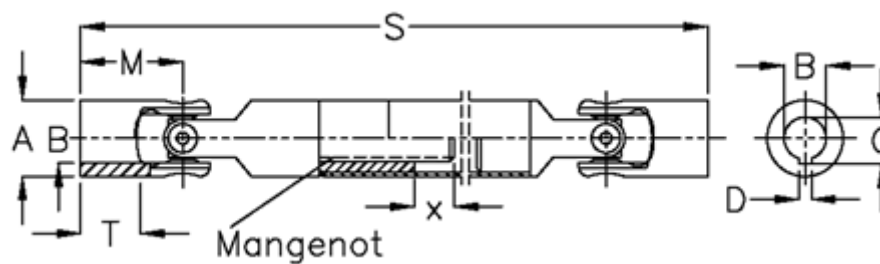

Data Sheet

Article number: 076631032

Description: Slip shaft 0.663.103.002 needle bearing
S=505 X=100 Bore 40H7 w/keyway

Measures

| | | |
|-------------------|-----------|---------|
| A | = 63 | T = 50 |
| B H7 | = 40 | x = 100 |
| C | = 43.3 | |
| D | = 12 | |
| Longitudinal ribs | = 6x36x42 | |
| M | = 83 | |
| MD max N m | = 250 | |
| s | = 505 | |